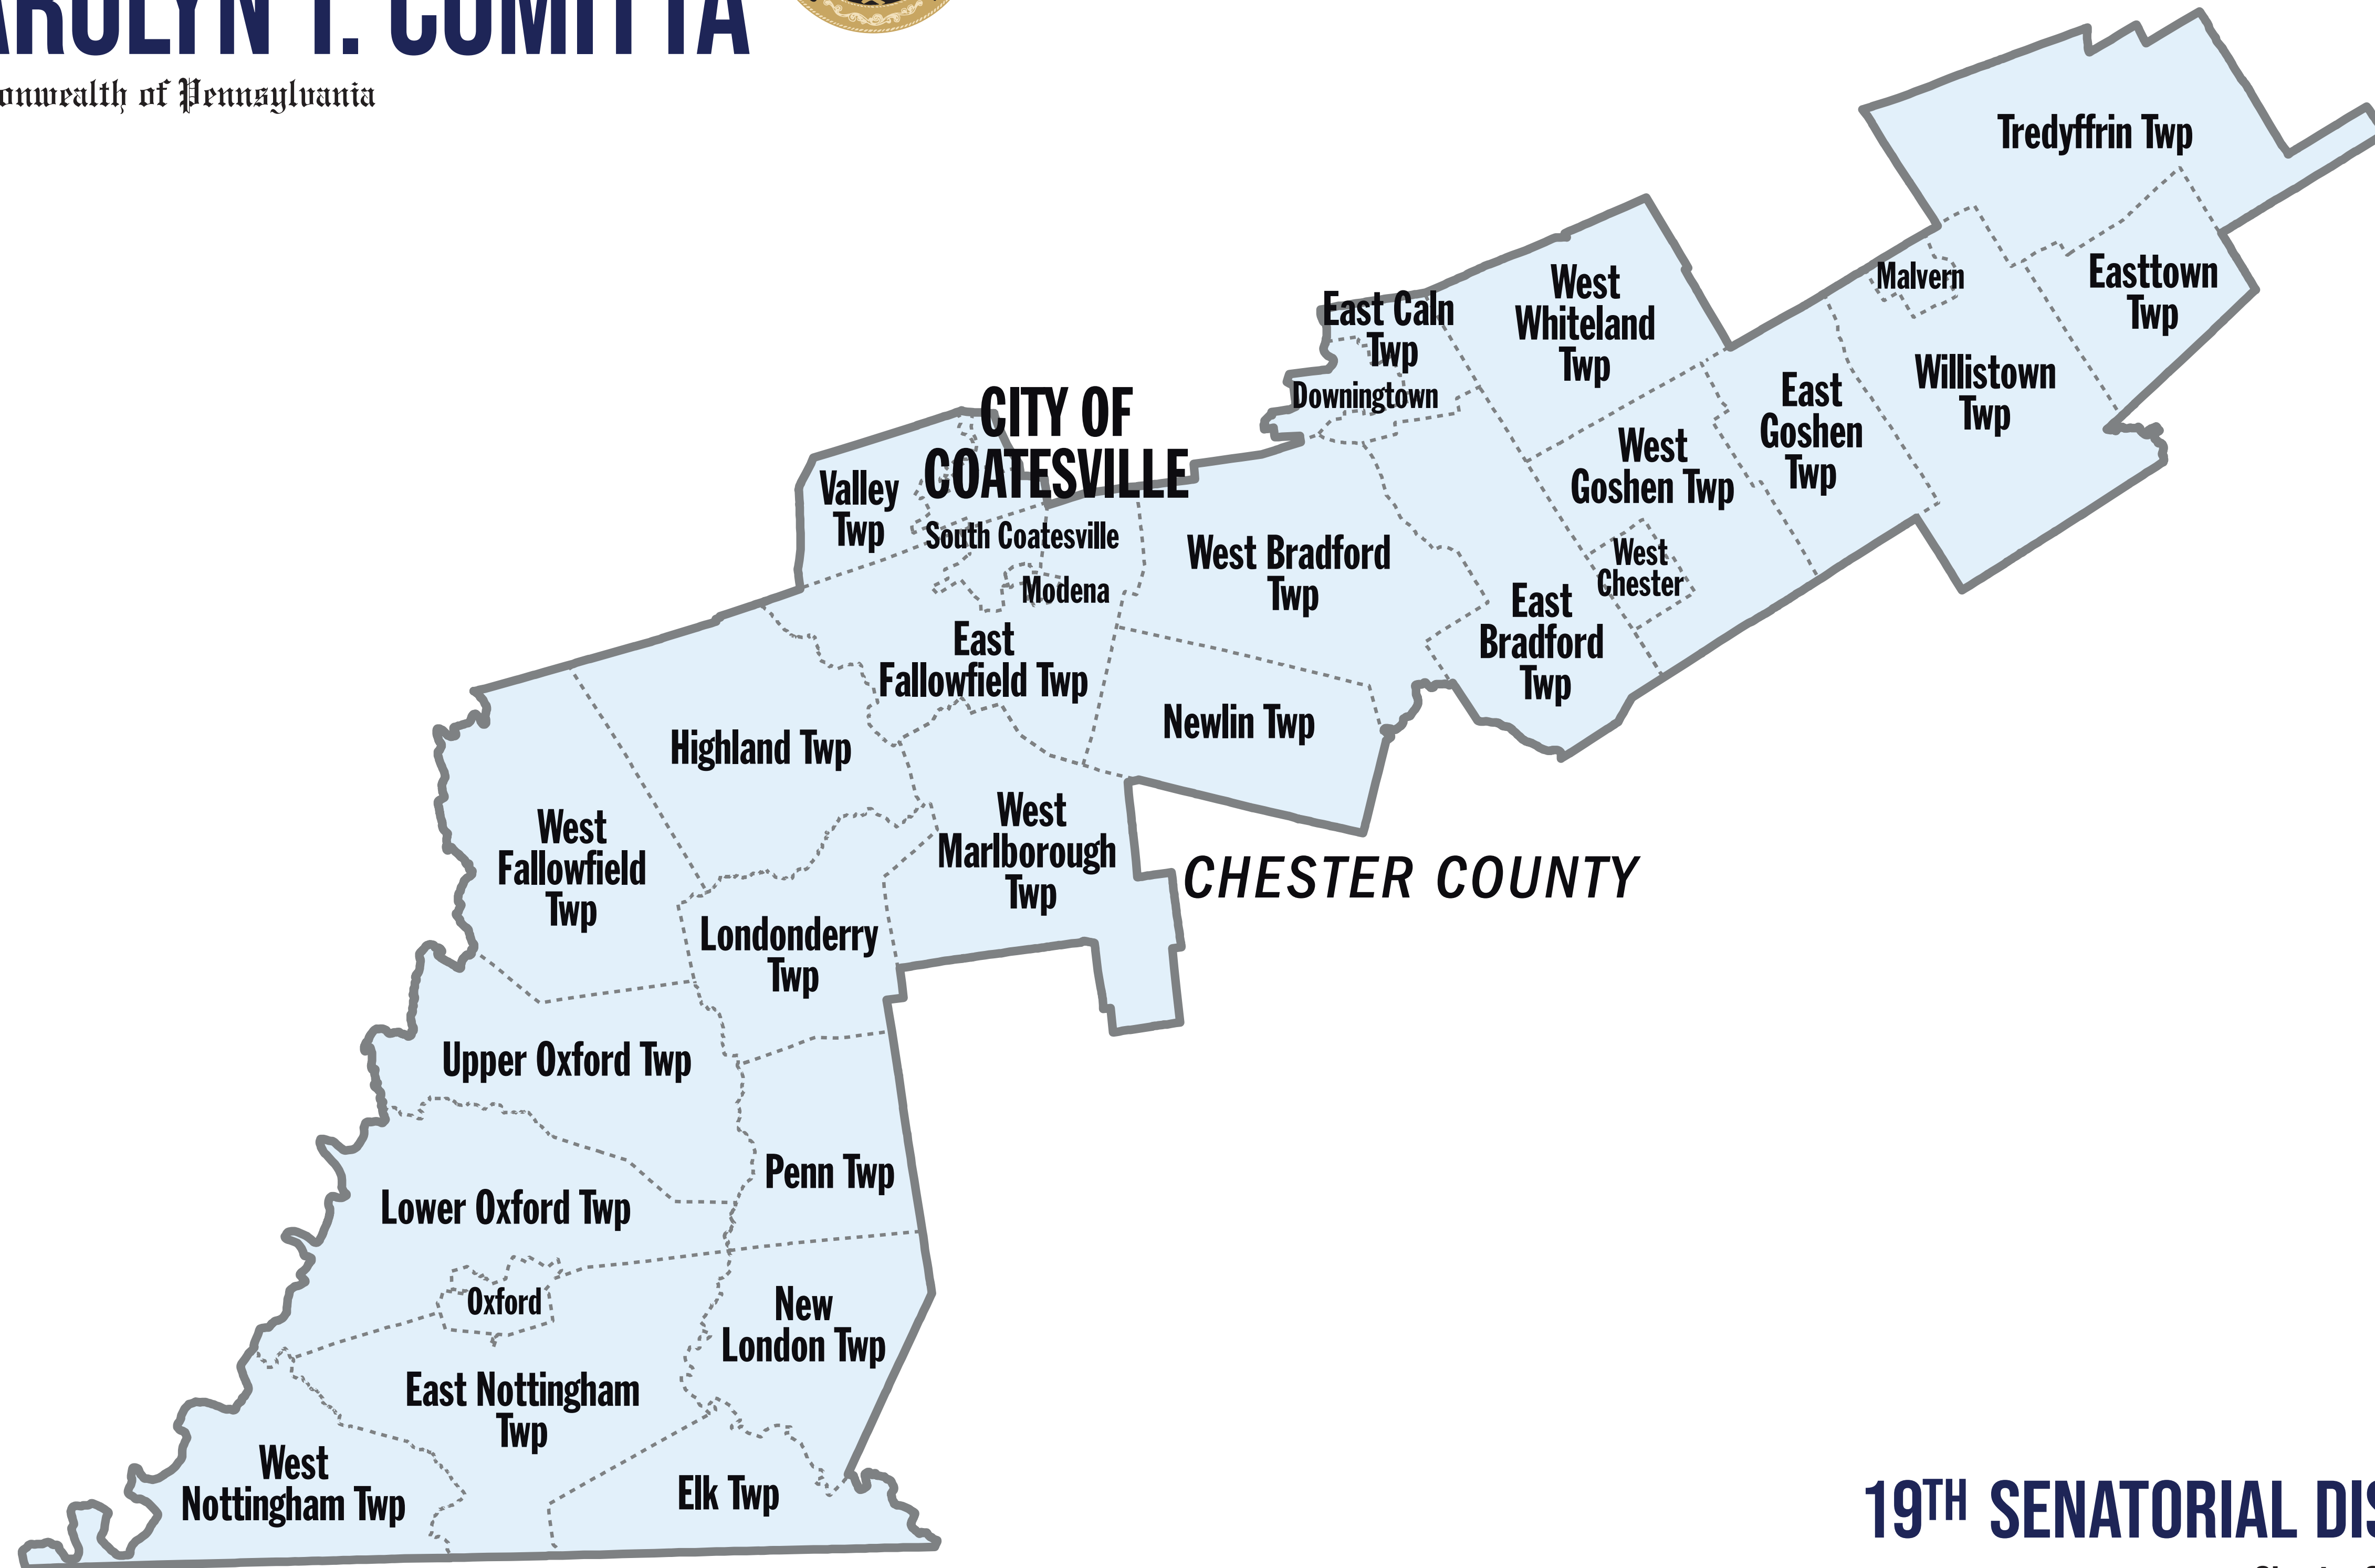

STATE SENATOR  
**CAROLYN T. COMMITTA**

Commonwealth of Pennsylvania

**19<sup>TH</sup> SENATORIAL DISTRICT**  
Chester County (Part)